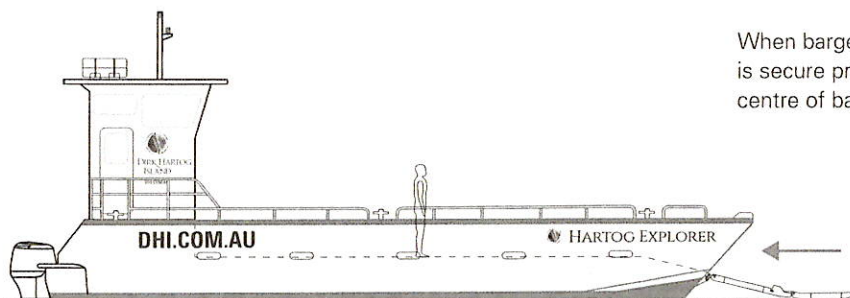

Park vehicle a minimum of 10m from barge landing point.

When barge has landed and front draw bridge is secure proceed straight and forward along centre of barge.

Drive to end line - your skipper will signal when to stop. Switch off engine and apply handbrake. Exit the vehicle.

Deck space is 10.6m long and 4.2m wide. If your vehicle and trailer is 10.6m or less, then you can drive straight on.