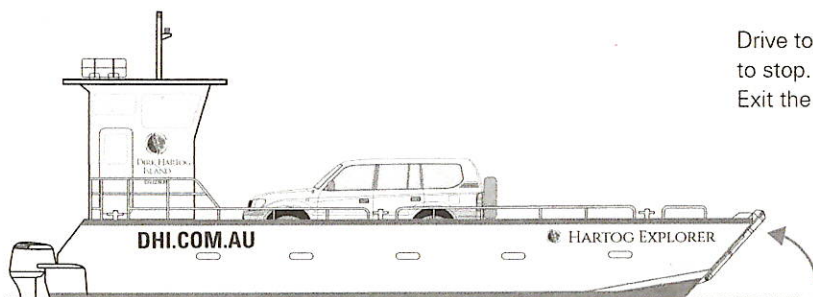

Park vehicle a minimum of 10m from barge landing point.

When barge has landed and front draw bridge is secure proceed straight and forward along centre of barge.

Drive to end line - your skipper will signal when to stop. Switch off engine and apply handbrake. Exit the vehicle.

Deck space is 10.6m long and 4.2m wide. If your vehicle and trailer is 10.6m or less, then you can drive straight on.