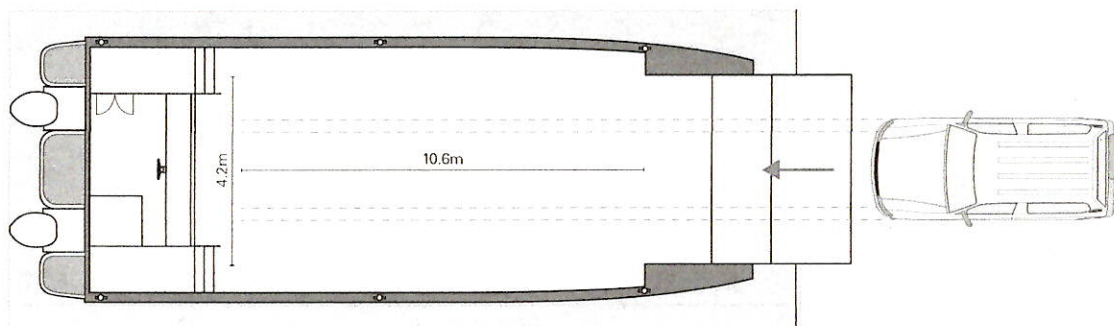

Park vehicle a minimum of 10m from barge landing point.

When barge has landed and front draw bridge is secure proceed straight and forward along centre of barge.

Drive to end line - your skipper will signal when to stop. Switch off engine and apply handbrake. Exit the vehicle.

Deck space is 10.6m long and 4.2m wide. If your vehicle and trailer is 10.6m or less, then you can drive straight on.